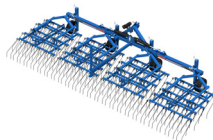

- | | |
|----------------------|---|
| ✓ NEOLAB Eco & Twin | Tiefenlockerer |
| ✓ INRO | Strip-till |
| ✓ XENOS | Scheibeneggen |
| ✓ PENTERRA | Schälgrubber |
| ✓ PENTASOL & POLYSOL | Feingrubber |
| ✓ C2M | Kombination aus Grubber & Scheibeneggen |
| ✓ CULTI 4000 | Federzahngrubber |
| ✓ ONATAR | Tiefgrubber |